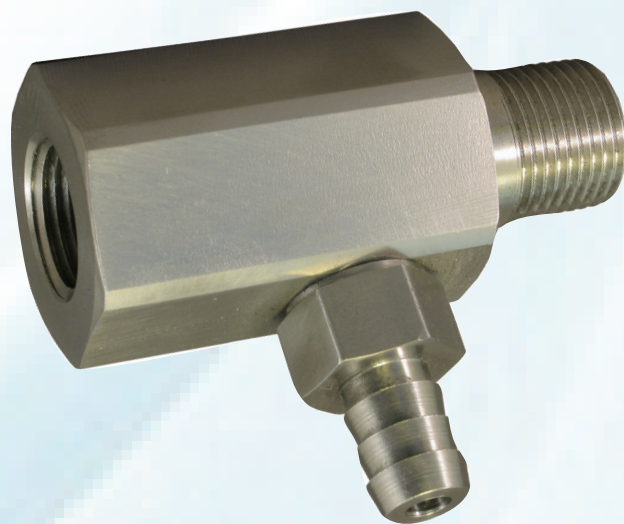

### 33% SUPER SUDS SUCKER

The industry's #1 selling chemical injector  
• For machines from 2 GPM to 10 GPM

#1964 ~~\$87.44~~ **\$59.95**

Add a Chem Induction pump and get up to **50% Chem Draw**

40 years ago John Allison had a Mobile Wash business and he could never find a chemical injector that would 'SUCK' enough chemical - so he made one and since that time the Allison Super Suds Sucker has become the industry's #1 selling chemical injector.